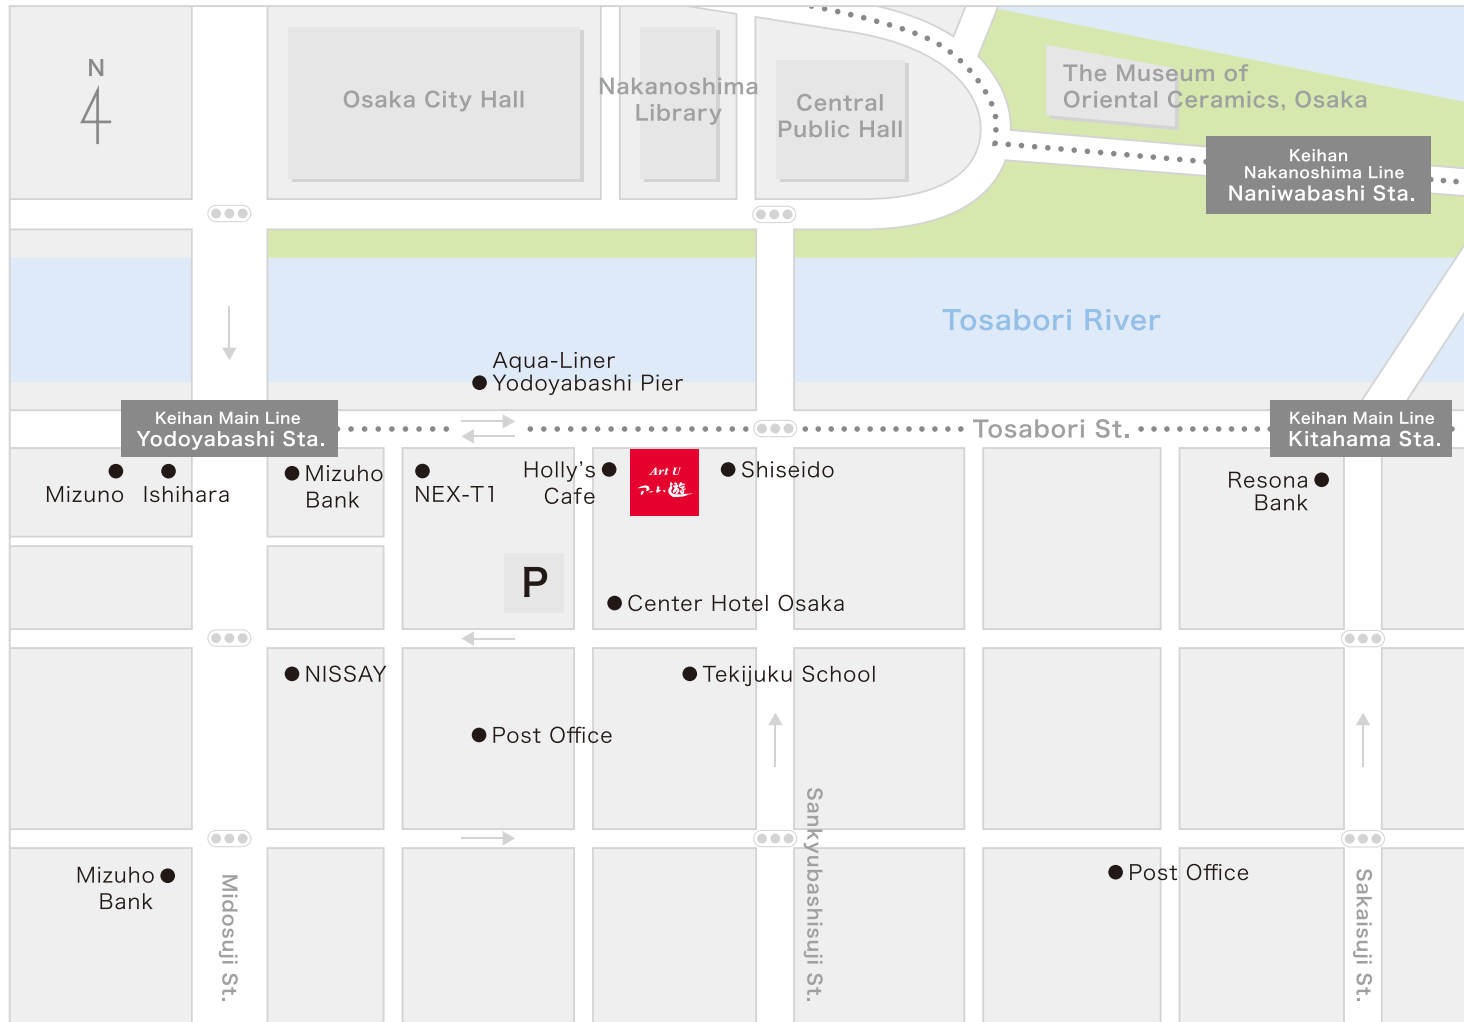

Art U Area Map

● Address : 1F, Kitazawa bldg., 3-2-24, Kitahama, Chuo ward, Osaka city, Osaka, Japan 541-0041 ● TEL : +81(0)6-6201-0221

● Access : Yodoyabashi Station, Subway Midosuji Line or Keihan Line