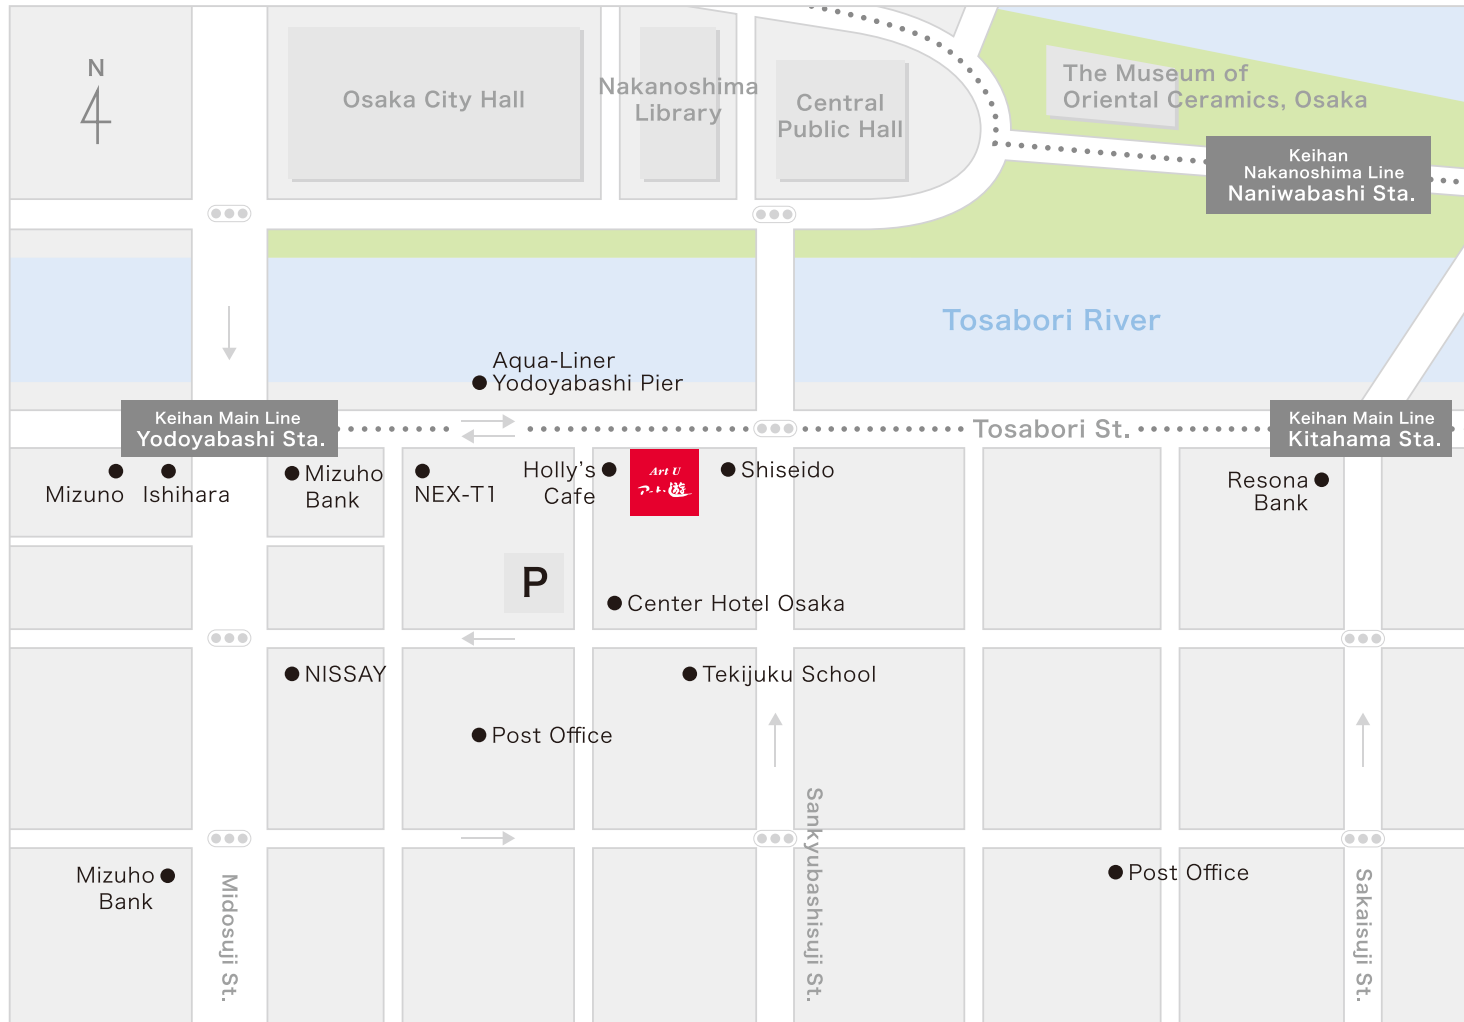

# Art U Area Map

● Address : 1F, Kitazawa bldg., 3-2-24, Kitahama, Chuo ward, Osaka city, Osaka, Japan 541-0041 ● TEL : +81(0)6-6201-0221

● Access : Yodoyabashi Station, Subway Midosuji Line or Keihan Line